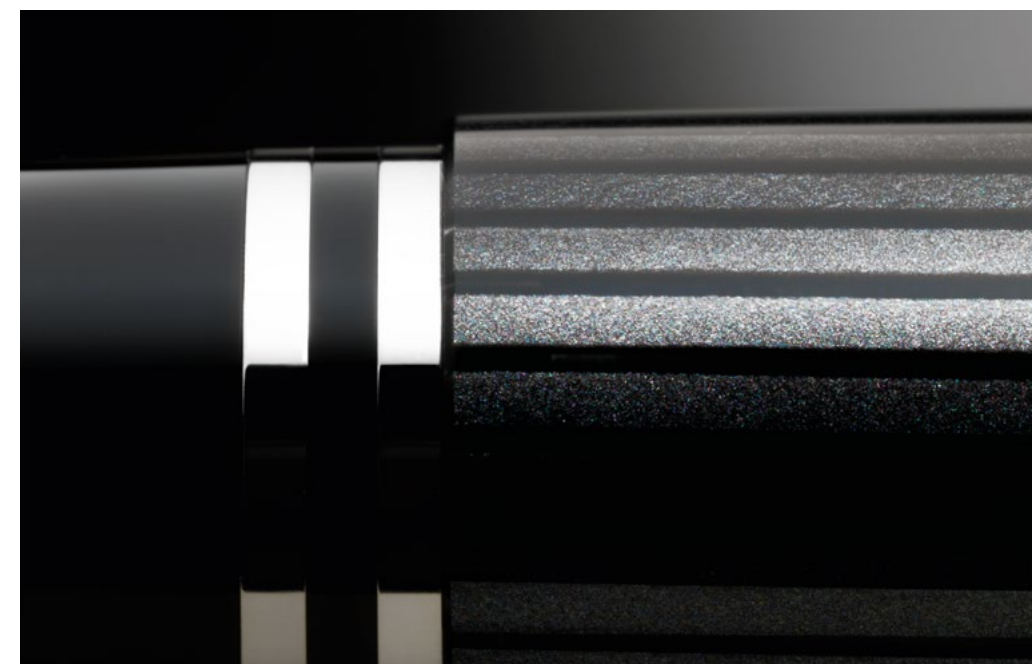

A KEY PERSONALITY