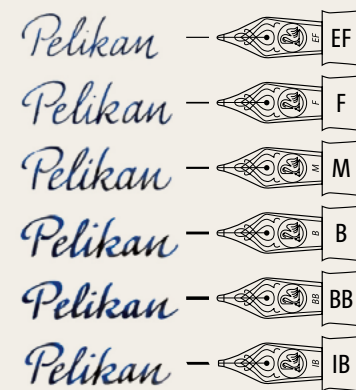

NIB sizes

Perfection down to the last detail – something reflected in each individual Pelikan nib. Our highly qualified employees ensure this when they turn fine pieces of gold into the piece that forms the heart of every fountain pen. All writers need their own individual nib and matching writing instrument for a smooth writing experience.

Contact

Pelikan Vertriebsgesellschaft mbH & Co. KG
Werftstraße 9
30163 Hannover | Germany

P.O. Box 11 07 55
30102 Hannover | Germany

tel. +49-511-6969-0
fax +49-511-6969-212

e-mail international@pelikan.com
web www.pelikan-passion.com

Certificate

The Pelikan Group has been certified according to ISO 9001 and 14001.

The Pelikan Group is a member of the Business Social Compliance Initiative.

This catalog was printed on FSC™-certified paper.

Picture credits

Pages 7, shutterstock
Page 8/9, Gettyimages
Page 63, Gustav Stresemann, Bundesarchiv
All further pictures are property of Pelikan.

All writing instruments are manufactured in Germany.
Errors and omissions excepted