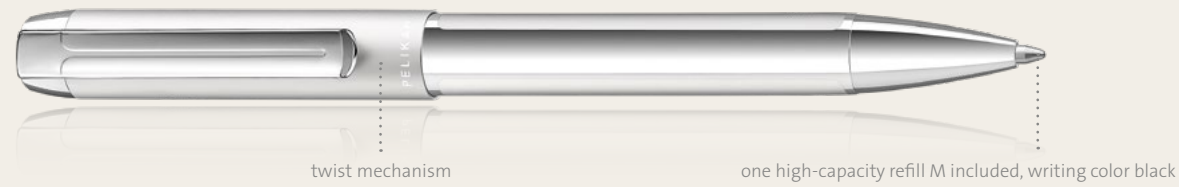

Pura K 40 | Ball pen