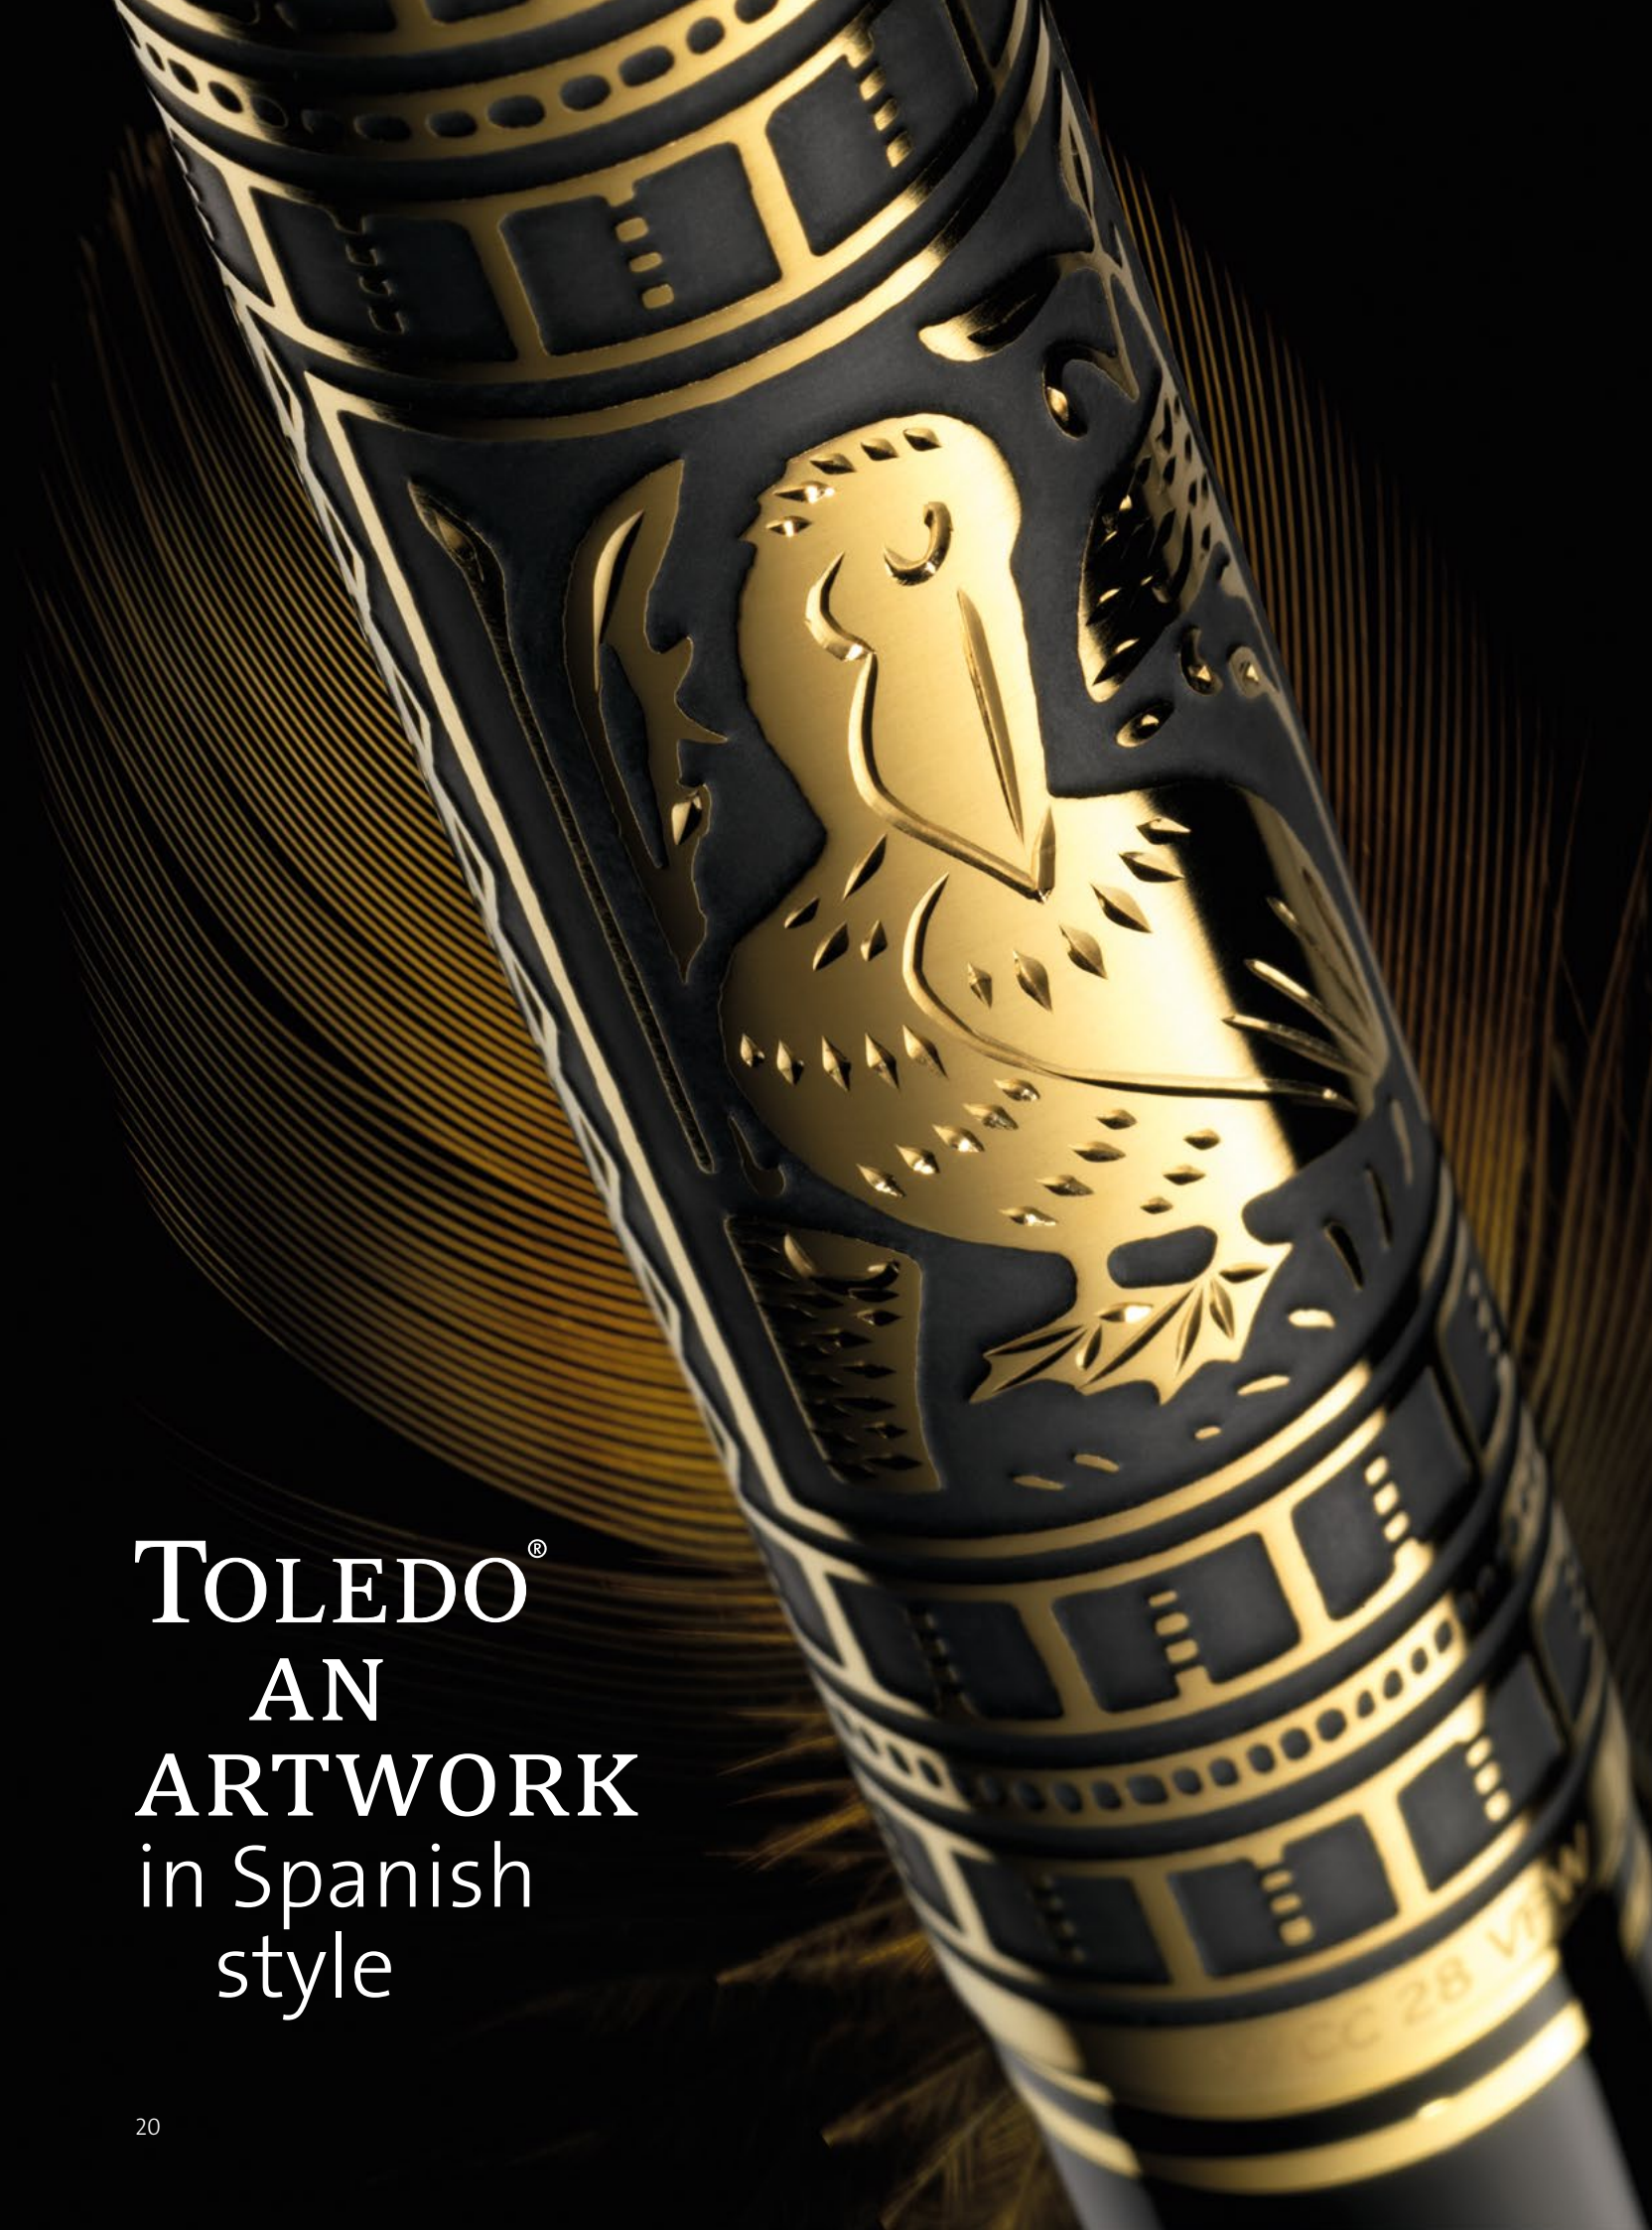

TOLEDO®
AN
ARTWORK
in Spanish
style

PREMIUM