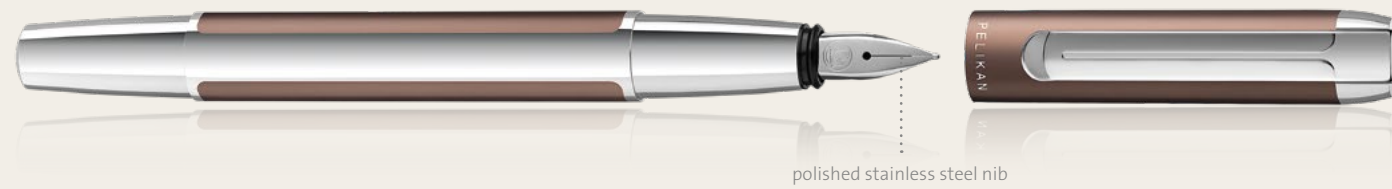

Pura P 40 | Fountain pen