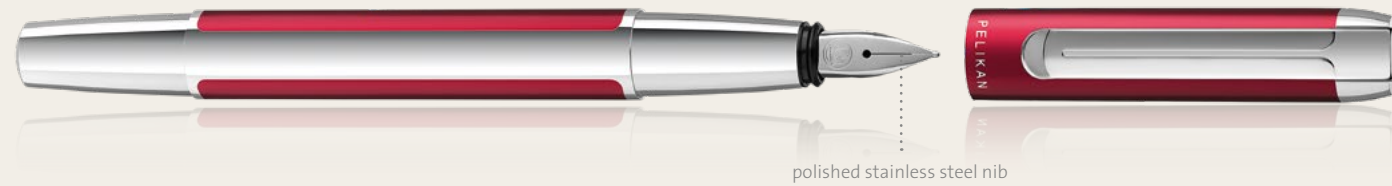

PURA® BORDEAUX | DEEP GREEN

Fountain pen with cartridge filling system | Polished stainless steel nib | High-grade, anodized aluminum casing with matte and glossy surface finish
Flexible, spring-loaded clip

Pura P 40 | Fountain pen