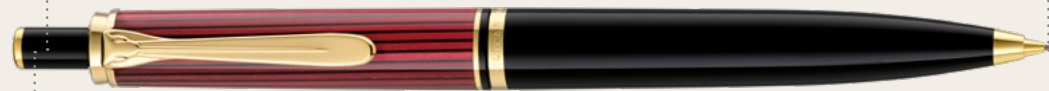

Souverän® D 400

Mechanical pencil

push-button mechanism

one high-performance ink refill M included,
writing color black