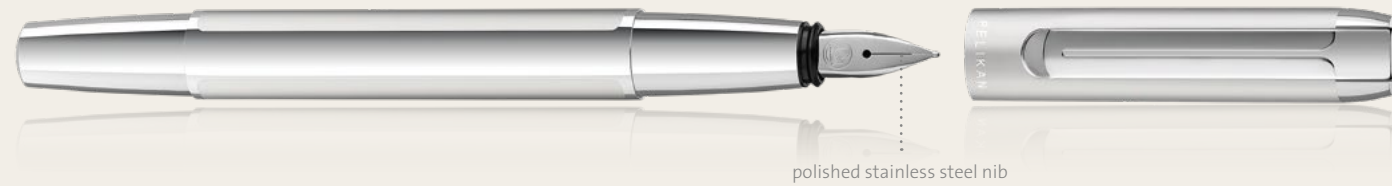

PURA® SILVER | MOCHA

Fountain pen with cartridge filling system | Polished stainless steel nib | High-grade, anodized aluminum casing with matte and glossy surface finish
Flexible, spring-loaded clip

Pura P 40 | Fountain pen