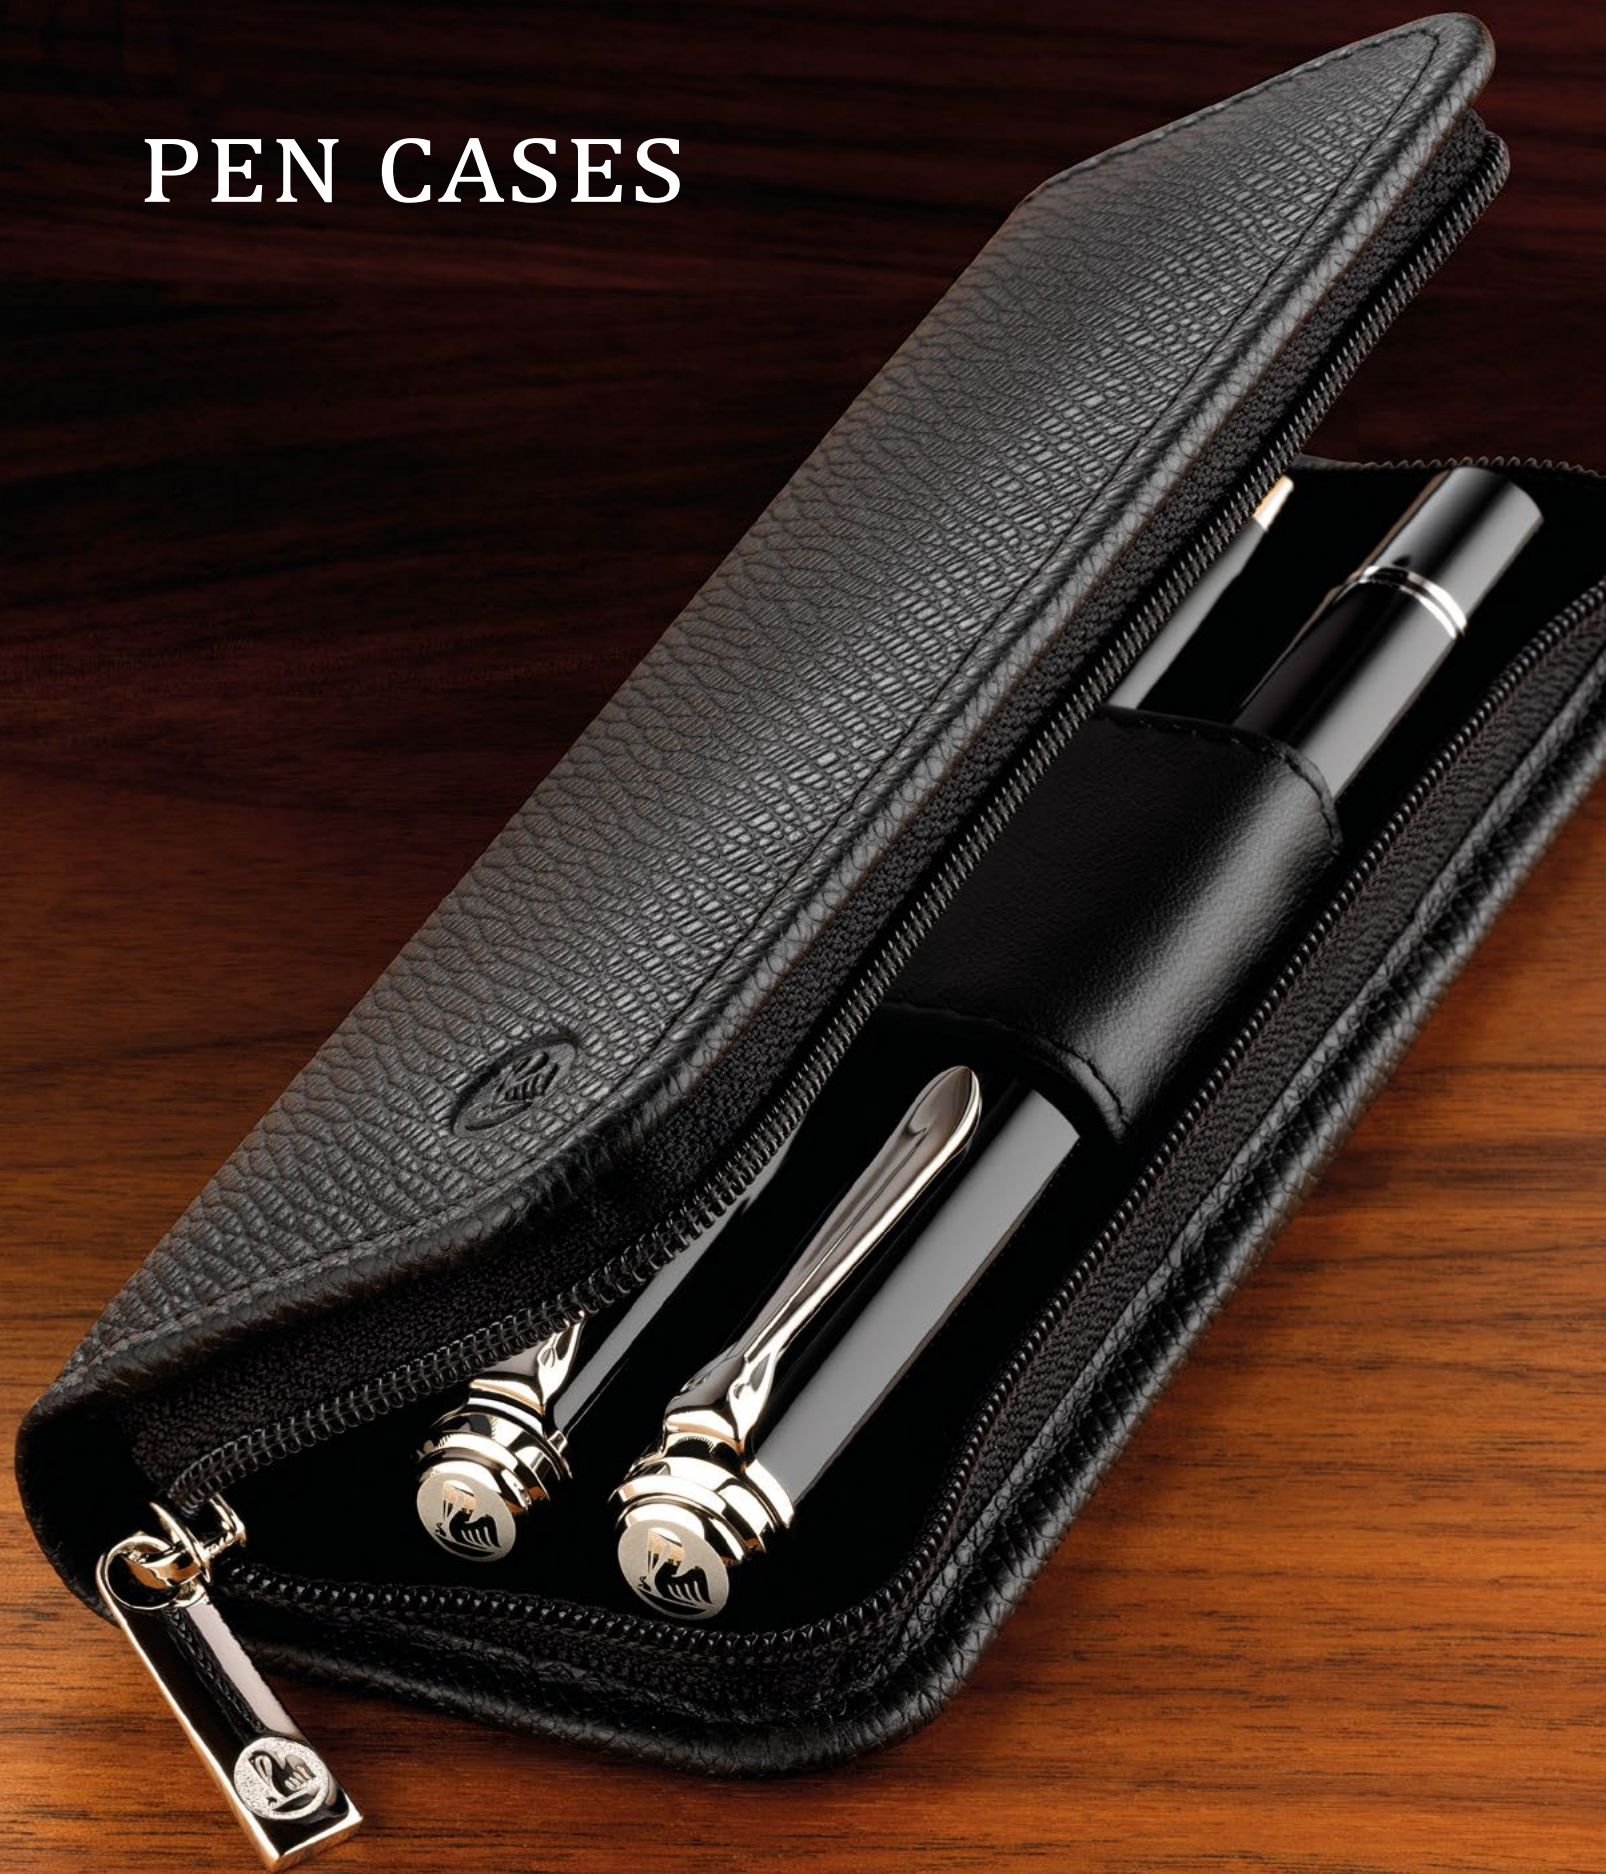

PEN CASES

OPTIMALLY EQUIPPED

In order for you to enjoy decades of writing pleasure with your writing instrument, you should protect it the best way possible. Our Pelikan cases for writing instruments are the ideal choice for this and brilliantly safeguard your Pelikan investment. Modern or classic? Patent or smooth leather? It is your choice.

Our classic leather cases in black or black/green are the perfect accessories for all situations. You can safely store one, two, or three writing instruments in them. They are an elegant accessory and come in two versions: in top-grain leather or as smooth nappa leather. Soft as silk and with a black lining.

The colorful, patent leather cases with high-quality zipper are the cherry on top when it comes to modern accessories. They are available as a case for two and make a vibrant statement in three attractive colors.