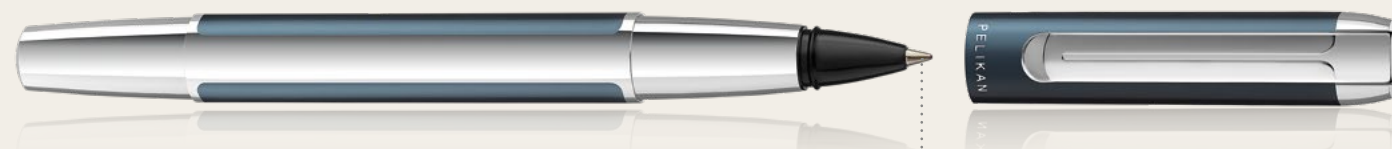

Pura P 40 | Fountain pen

polished stainless steel nib

Pura K 40 | Ball pen

twist mechanism

one high-capacity refill M included, writing color black

Pura R 40 | Rollerball

one high-performance ink refill M included, writing color black