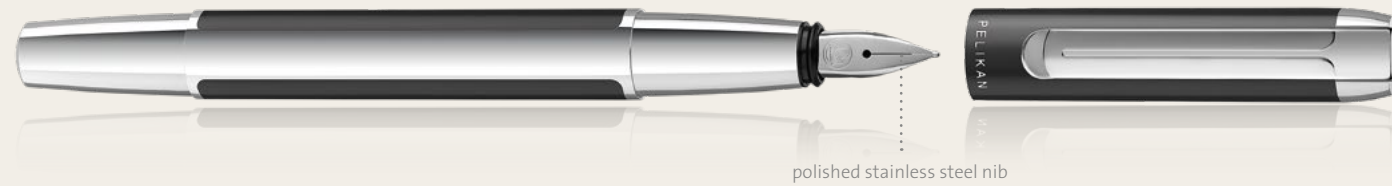

PURA® ANTHRACITE | PETROL

Fountain pen with cartridge filling system | Polished stainless steel nib | High-grade, anodized aluminum casing with matte and glossy surface finish
Flexible, spring-loaded clip

Pura P 40 | Fountain pen

Pura K 40 | Ball pen