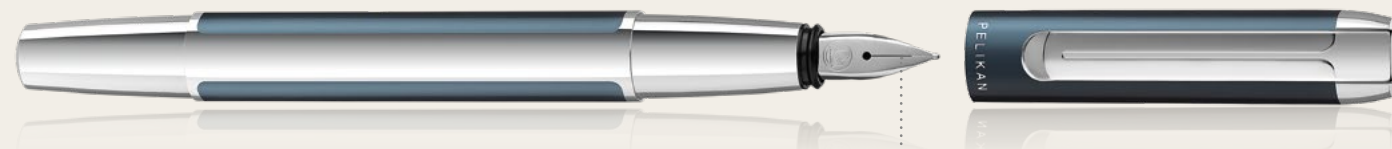

Pura P 40 | Fountain pen

polished stainless steel nib

Pura K 40 | Ball pen