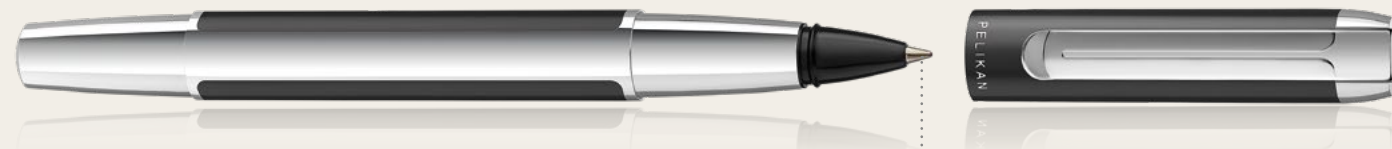

Pura P 40 | Fountain pen

polished stainless steel nib

Pura K 40 | Ball pen

twist mechanism

one high-capacity refill M included, writing color black

Pura R 40 | Rollerball

one high-performance ink refill M included, writing color black