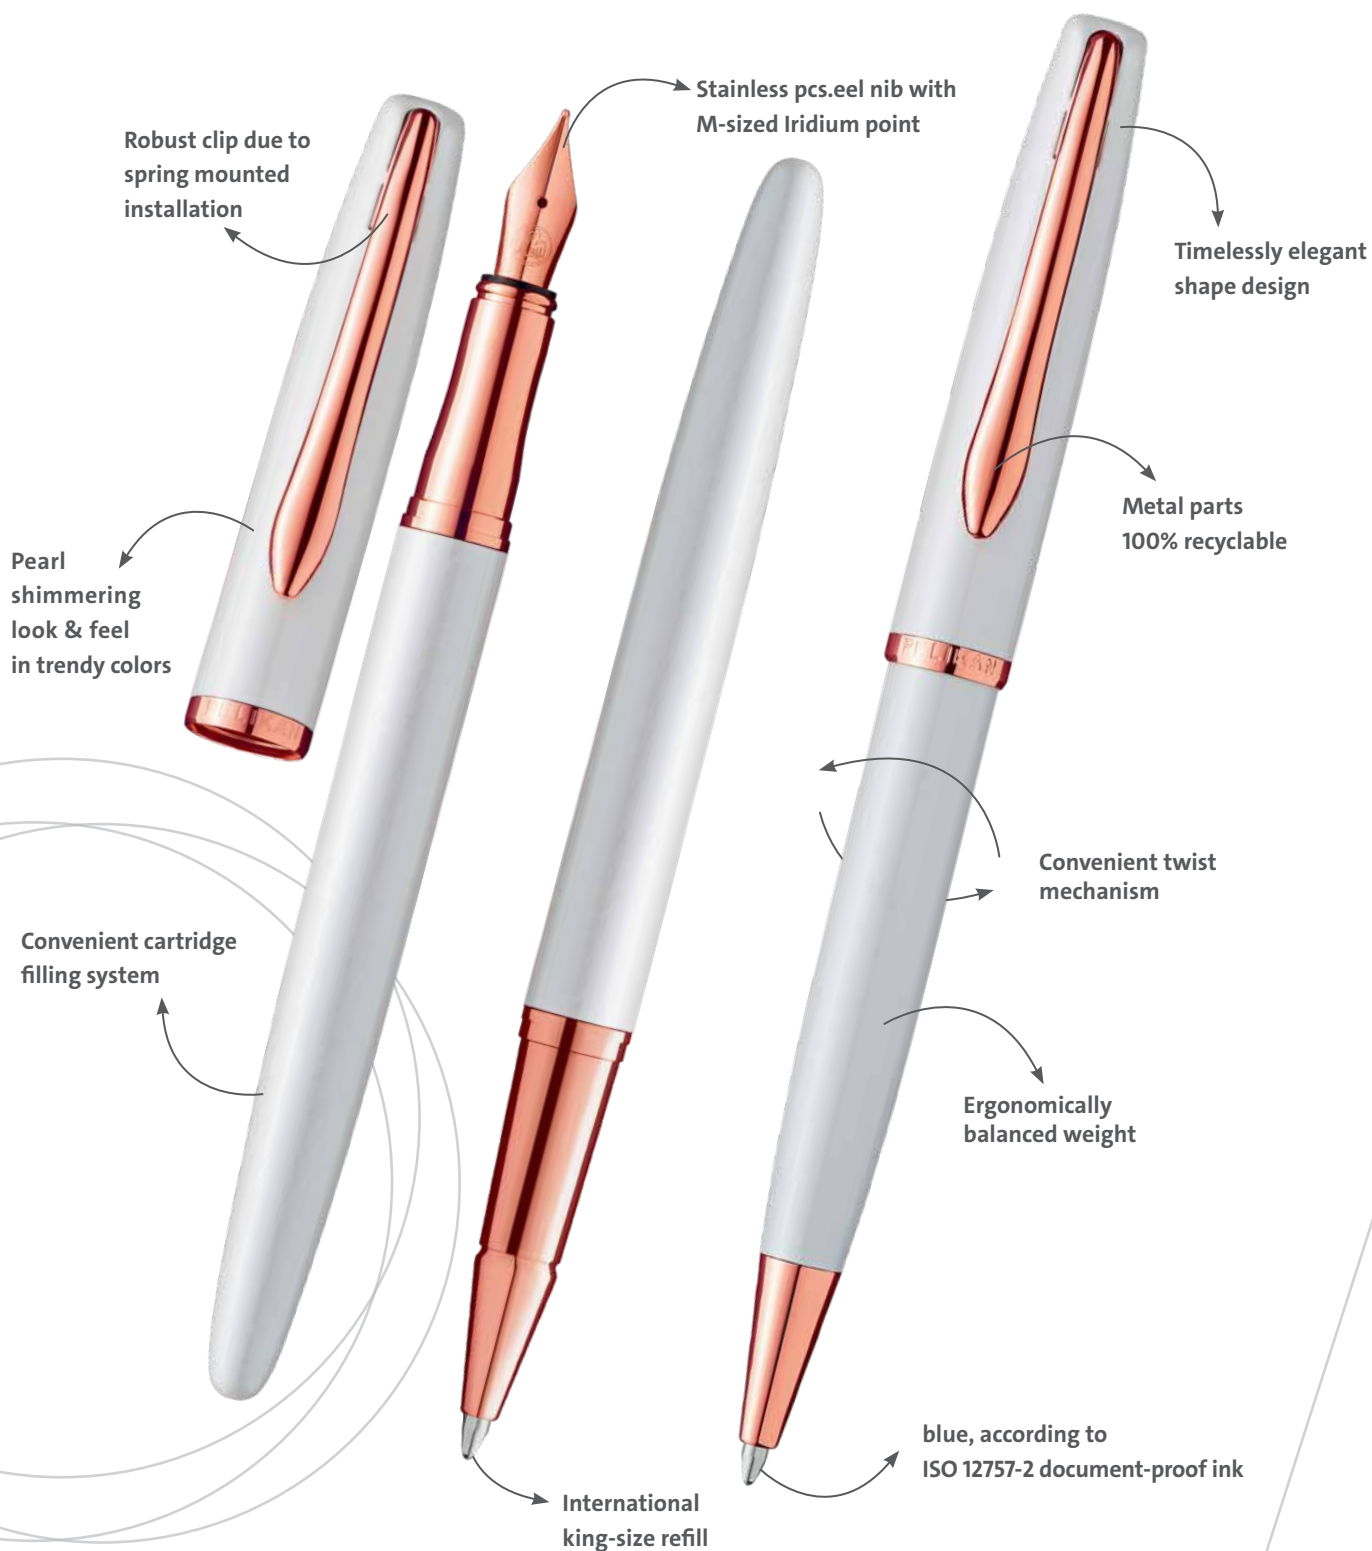

Jazz® NOBLE ELEGANCE

Available as fountain pen, ballpen and roller

RECOMMENDED GIFT BOX

Please consult your contact person regarding the gift box options

G24 gift box suitable for one pen

G25 gift box suitable for 2 Jazz pens

The elegant Jazz writing devices are characterized by its curved lines, which makes the pen light and lively. The lacquered upper and lower parts harmonize perfectly with the chrome-plated clip, ring and tip. The devices convince with the timelessly elegant design, the pleasant feel and a smooth ink flow.