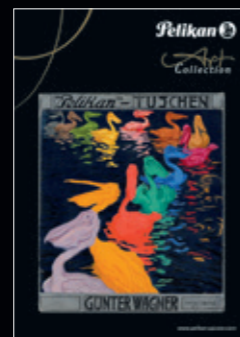

DECORATION MATERIALS FOR THE POS

Tin plate

Postcard