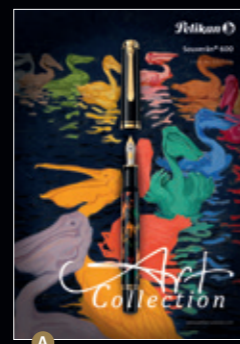

Tin plate

Postcard

SET OF POSTERS FOR DECORATION

Each set contains 3 posters in different sizes.

Poster **A** 1x Measures: 418 x 592 mm (approx. A2)

Poster **B** 1x Measures: 210 x 297 mm (approx. A4)

Poster **C** 1x Measures: 158 x 212 mm (approx. A5)*

Poster c fits into the showcase decoration (hardware).

Special Edition Souverän® M600 Pelikan Art Collection Glauco Cambon

available as of October 2023

Nib width	Article-no.	Barcode	Description	Unit
Fountain pen (piston mechanism) M600				
EF	823 531	823533	Special Edition M 600 Art Collection Glauco Cambon, nib EF	1 ST
F	823 548	823540	Special Edition M 600 Art Collection Glauco Cambon, nib F	1 ST
M	823 555	823557	Special Edition M 600 Art Collection Glauco Cambon, nib M	1 ST
B	823 562	823564	Special Edition M 600 Art Collection Glauco Cambon, nib B	1 ST
Poster Decoration				
	600 5504	102386	Posterset for Shop Window Decoration Pelikan Art Collection (Poster A, Poster B, Poster C)	1 SET
	600 5511	102393	Poster for Showcase Decoration Pelikan Art Collection (Poster C, approx. DIN A5)	1 ST
Other Decoration Material				
	600 4903	302 557	Postcard Pelikan Art Collection Glauco Cambon (1 set = 10 pcs.)	1 SET
	731 89	731 81	Tin plate Pelikan Art Collection Glauco Cambon for decoartion purpose only!	1 ST