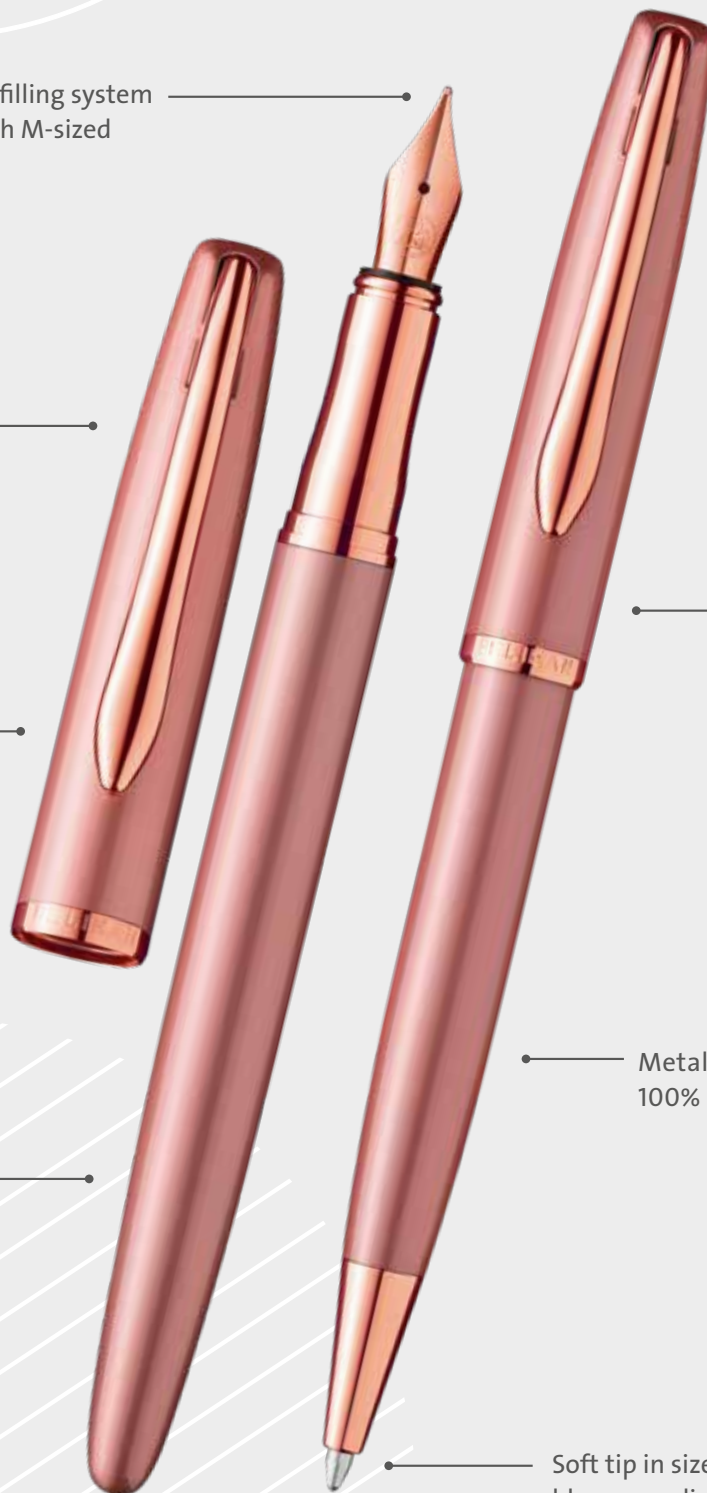

Robust clip due
to spring mounted
installation

Metal parts
100% recyclable

Ergonomically
balanced weight

Soft tip in size M
blue, according to ISO 12757-2
document-proof ink

Jazz®

TUNE YOUR COLORS

Convenient cartridge filling system
stainless steel nib with M-sized
Iridium point

Pearl shimmering
look & feel in
trendy colors

Robust clip due
to spring mounted
installation

Ergonomically
balanced weight

Timelessly elegant
shape design

Convenient twist
mechanism

Metal parts
100% recyclable

Soft tip in size M
blue, according to ISO 12757-2
document-proof ink

Jazz®

TUNE YOUR COLORS

Convenient cartridge filling system
stainless steel nib with M-sized
Iridium point

Pearl shimmering
look & feel in
trendy colors

Robust clip due
to spring mounted
installation

Ergonomically
balanced weight

Timelessly elegant
shape design

Convenient twist
mechanism

Metal parts
100% recyclable

Soft tip in size M
blue, according to ISO 12757-2
document-proof ink