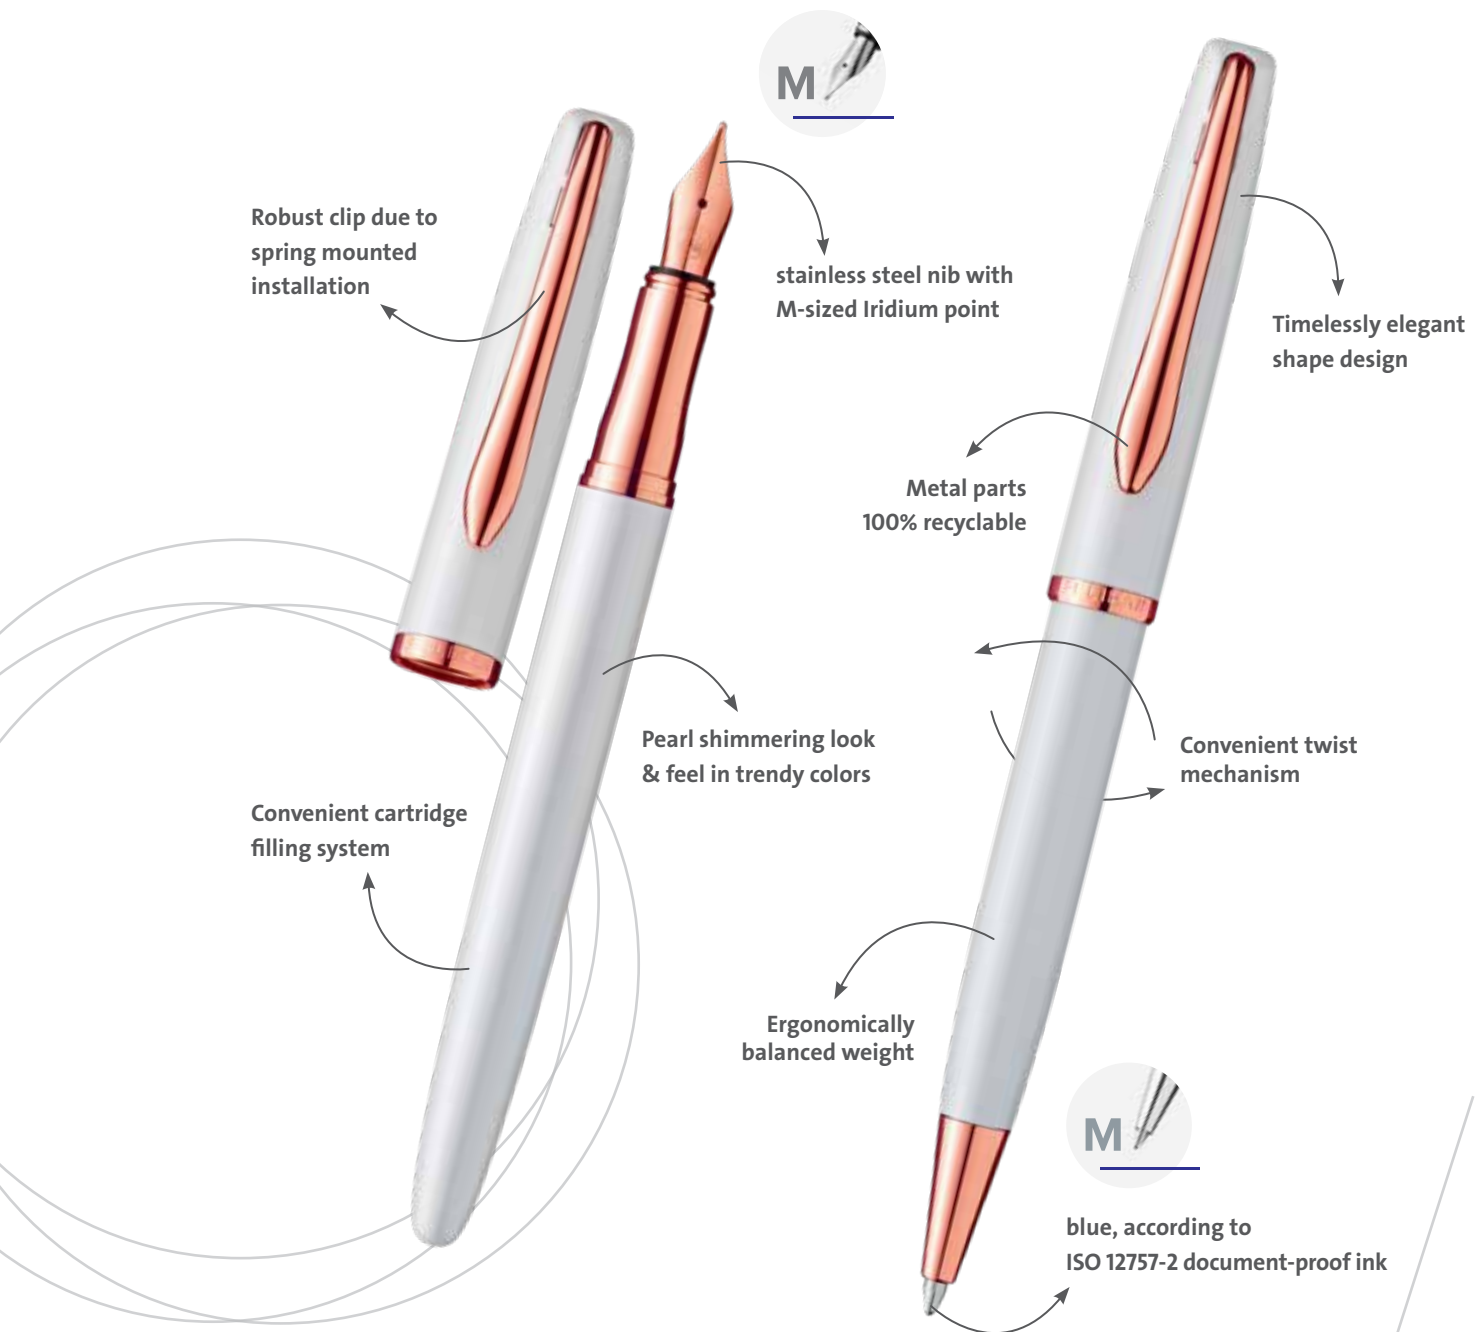

*Pelikan*   
Jazz®

**TUNE YOUR COLORS**

The elegant Jazz writing devices are characterized by its curved lines, which makes the pen light and lively. The lacquered upper and lower parts harmonize perfectly with the chrome-plated clip, ring and tip. The devices convince with the timelessly elegant design, the pleasant feel and a smooth ink flow.

# TUNE YOUR COLOURS

We were inspired by the script's look. The tilt of each letter says a lot about the personality of its user, same as the colors they like to use. With our wide color assortment our target group can choose the one that tune the best with them.

## THE ASSORTMENT

Display-Size (WxHxD)  
14,5 x 26,5 x 10,5 cm