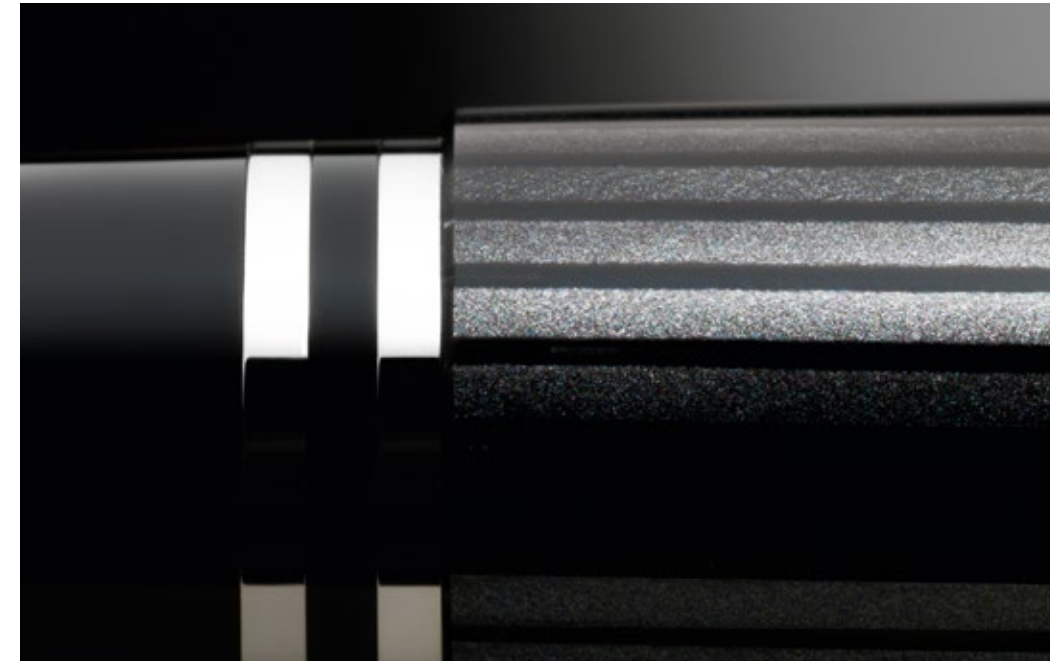

A KEY PERSONALITY.