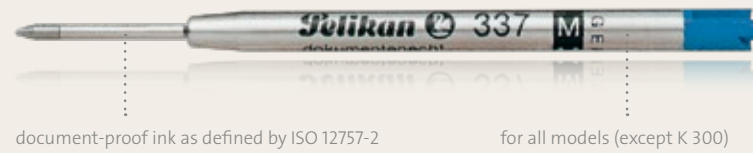

Eraser

Ink eradicator

color	order no.	EAN 4012700-	match code	units
no.mistake				
Display	913 798	913791	295M/50	50

Converter

color	order no.	EAN 4012700-	match code	units
Converter	999 128	999122	C 499	5

Ballpoint refill

color	order no.	EAN 4012700-	match code	units
337				
Blue F (0.8 mm Ø)	915 421	915429	337 F	5
Blue M (1.0 mm Ø)	915 439	915436	337 M	5
Blue B (1.2 mm Ø)	915 447	915443	337 B	5
Red M (1.0 mm Ø)	915 389	915382	337 M	5
Black F (0.8 mm Ø)	915 397	915399	337 F	5
Black M (1.0 mm Ø)	915 405	915405	337 M	5
Black B (1.2 mm Ø)	915 413	915412	337 B	5
38				
Blue (1.0 mm Ø)	905 406	905406	38 M	5
Red (1.0 mm Ø)	905 422	905420	38 M	5
Black (1.0 mm Ø)	905 414	905413	38 M	5

Rollerball refill

color	order no.	EAN 4012700-	match code	units
338				
Blue F (0.8 mm Ø)	908 467	908469	338 F	10
Blue M (1.0 mm Ø)	922 187	922182	338 M	10
Blue B (1.2 mm Ø)	977 470	977472	338 B	10
Black F (0.8 mm Ø)	908 483	908483	338 F	10
Black M (1.0 mm Ø)	922 179	922175	338 M	10
Black B (1.2 mm Ø)	957 027	957023	338 B	10

Eraser

color	order no.	EAN 4012700-	match code	units
for series D 300				
	905 448	905444	RD 300	5
for series D 150 | 200 | 215 | 400 | 405 (with pin)				
	927 269	927262	RD 400	5
for series D 600 | 800 | 805				
	982 009	982001	RD 600	5