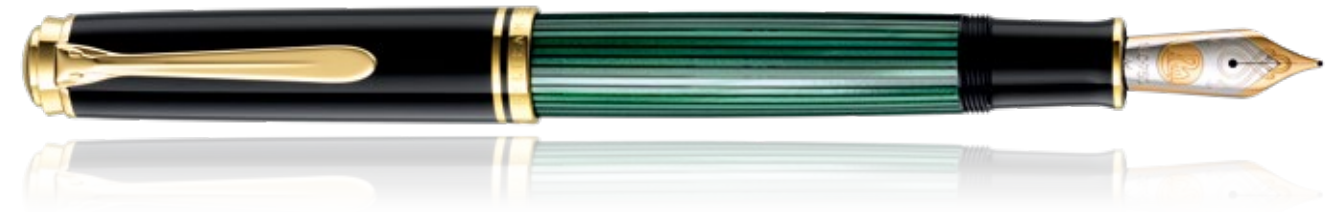

SOUVERÄN SIZES COMPARED.

Souverän M 1000 14.7 cm | Ø 14.1 mm | 32.6 g | 1.35 ml | **XL**

Souverän M 800 14.2 cm | Ø 13.1 mm | 28.2 g | 1.35 ml | **L**