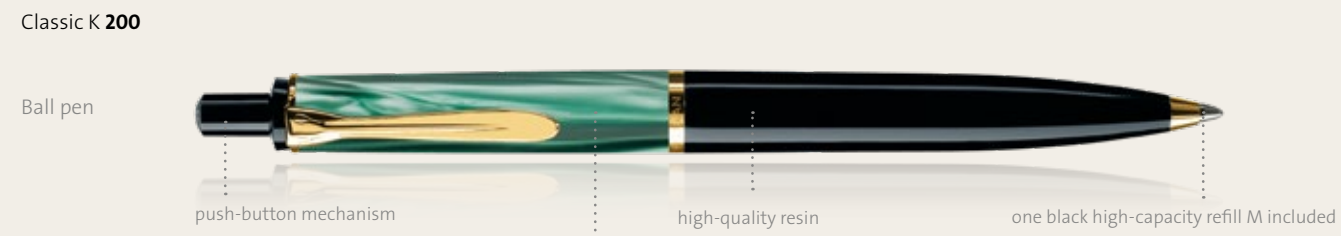

Classic M 200 Green-Marbled			unit 1
nib	order no.	EAN 4012700-	match code
Fountain pen with cartridge system			
EF	801 768	801760	M 200
F	984 187	984180	M 200
M	984 195	984197	M 200
B	984 203	984203	M 200
Ball pen			
	987 727	987723	K 200
Mechanical pencil			
	983 270	983275	D 200