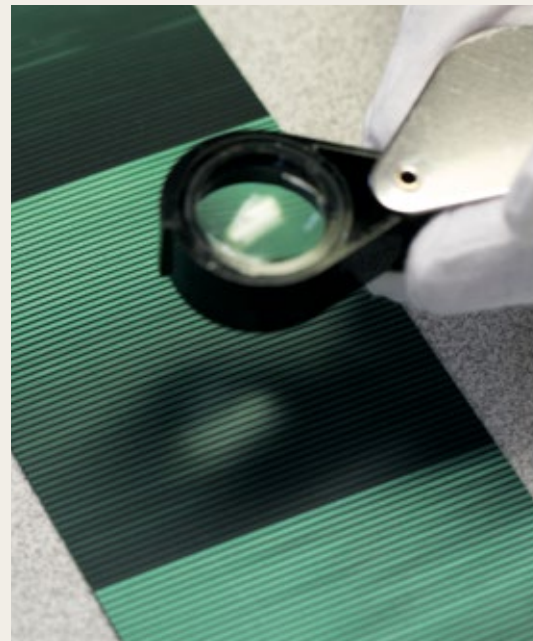

HAND-SELECTED, UNIQUE PIECES:

The design of the Souverän is unique, and every fine, connected pinstripe on the material possesses the same visual quality. From Model 300 through to 1000, the surfaces are diamond-cut, giving them additional sheen. Our black models are made of high-grade resin, considered the "platinum" of all plastic materials, and are self-polishing. They are characterized by an extremely rich sheen and their solid, durable surfaces.