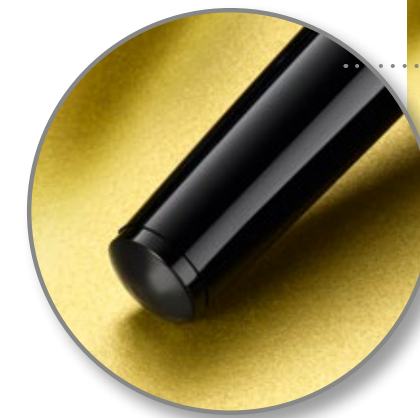

P 200 with different barrel design than piston fountain pen M 200