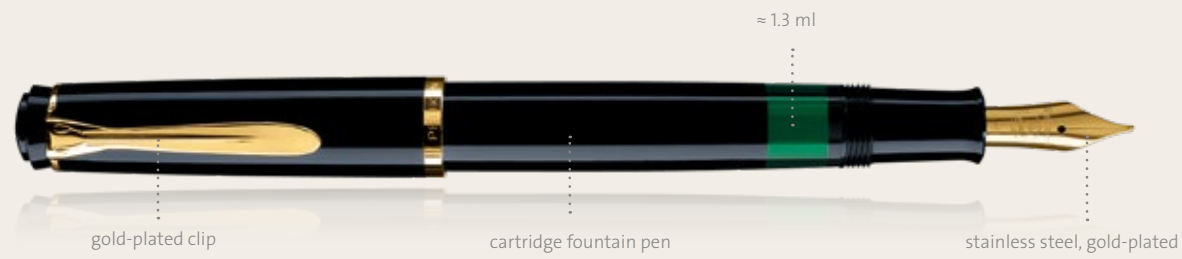

ELEGANCE

Classic M 200

Fountain pen