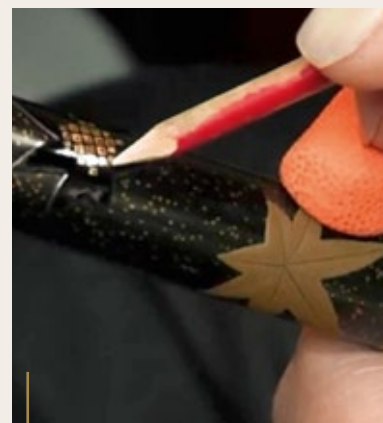

The number of steps required to produce these exceptional motifs is very high. The ginkgo leaf is lovingly decorated with gold plating called “kirigane”.