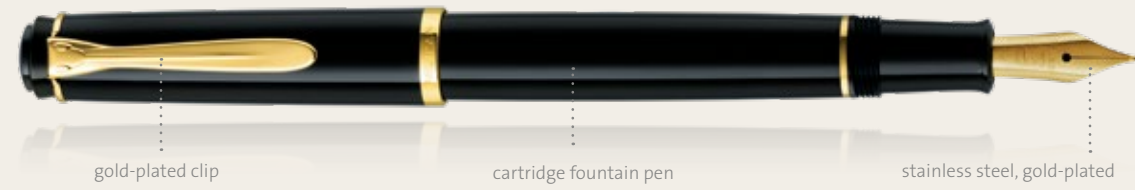

Classic P 200

Fountain pen

gold-plated clip

cartridge fountain pen

stainless steel, gold-plated