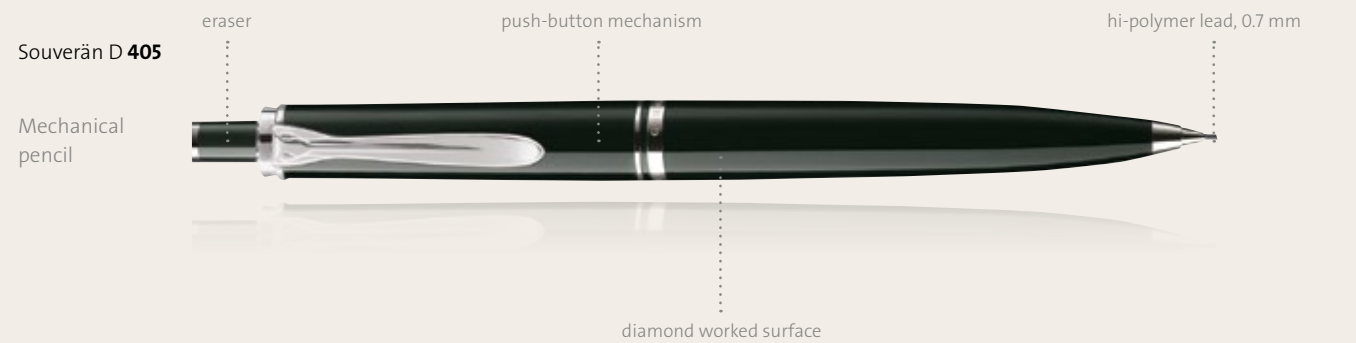

Overview of all sizes: see page 41

Souverän® 805 Black silver-plated

nib	order no.	EAN 4012700-	match code	unit 1
Fountain pen				
EF	925 487	925480	M 805	
F	925 529	925527	M 805	
M	925 578	925572	M 805	
B	925 461	925466	M 805	
Ball pen				
	926 378	926371	K 805	
Mechanical pencil				
	-	-	-	
Rollerball				
	926 675	926678	R 805	

Souverän® 405 Black silver-plated

nib	order no.	EAN 4012700-	match code	unit 1
Fountain pen				
EF	924 548	924544	M 405	
F	924 555	924551	M 405	
M	924 563	924568	M 405	
B	924 449	924445	M 405	
Ball pen				
	926 238	926234	K 405	
Mechanical pencil				
	926 287	926289	D 405	
Rollerball				
	926 337	926333	R 405	

Packaging: see page 119 also