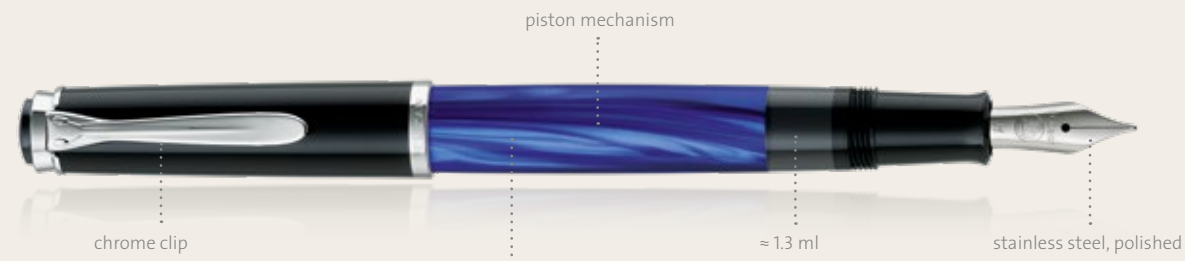

Edelstein ink  
Onyx  
page 101

Gift box G5

Packaging: see page 119 also

Classic M 205

Fountain pen

individual marbled material

Classic K 205

Ball pen