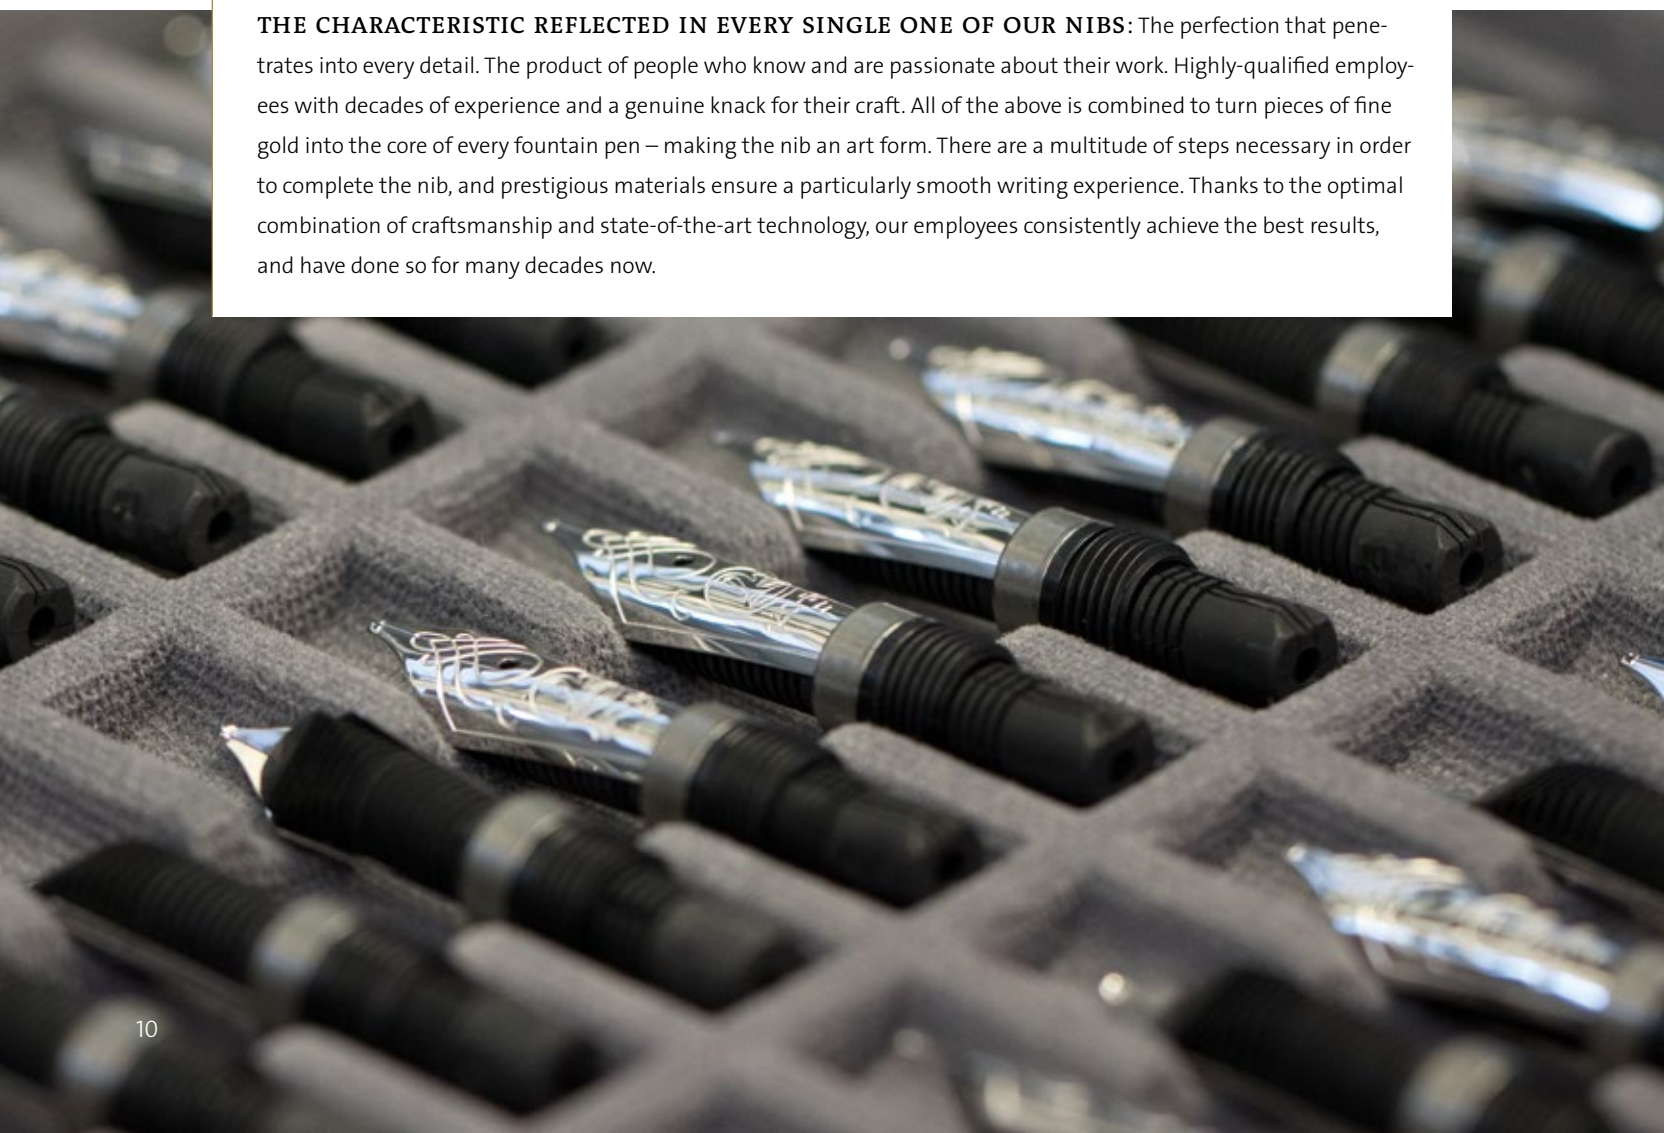

Fine nibs EF and F: Ideal for short notes and people who have precise handwriting. Medium and broad nibs M and B: For occasional writers, signatures, and spirited handwriting.