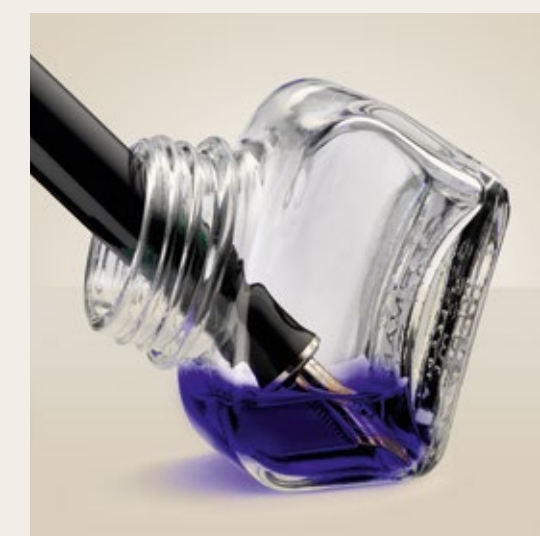

Our 4001® inks are part of a number of our products that have proven themselves over many decades. First mentioned in a document from 1897, they are still a highly important product for any friend of the Pelikan brand today. Thanks to the formula which has been perfected down to the finest detail, the proven quality of the 4001® inks is consistently assured. They guarantee an even flow of ink, powerful written expression, and vibrant color. A true jack of all trades.

The shape of the 4001® ink bottle makes it easy to refill your fountain pen at any time: Should the ink be nearing its end, you can absorb the last drops left by turning the bottle on its side.

The legendary 4001® is a classic among inks. It enjoys renown all across the world.