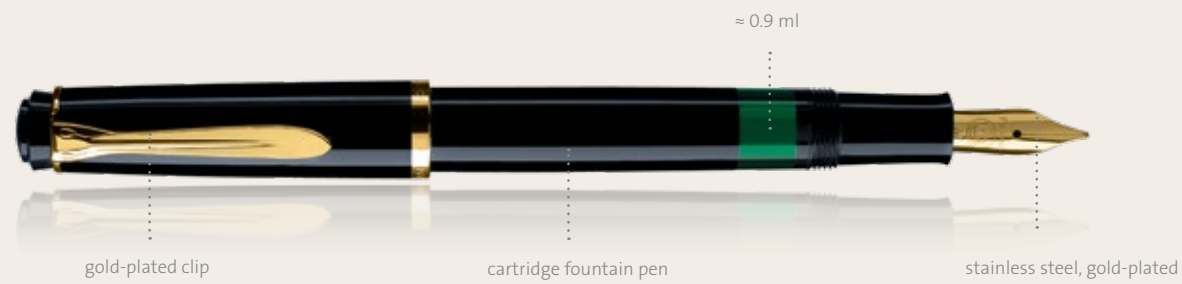

Gift box G5

Packaging: see page 119 also

ELEGANCE

Classic M 200

Fountain pen

Classic K 200

Ball pen

Classic D 200

Mechanical pencil

Classic M 150

Fountain pen

Classic K 150

Ball pen

ELEGANCE

Classic 200 Black

nib	order no.	EAN 4012700-	match code	unit 1
<b>Fountain pen</b>				
F	984 104	984104	M 200	
M	984 112	984111	M 200	
B	984 120	984128	M 200	
<b>Ball pen</b>				
	987 719	987716	K 200	
<b>Mechanical pencil</b>				
	983 262	983268	D 200	