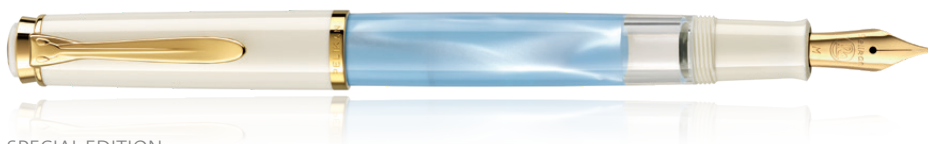

Pelikan 

Classic 200

Pastel-Blue

SPECIAL EDITION

www.pelikan-passion.com

SPECIAL EDITION
Classic 200 Pastel-Blue

The Classic Series 200 fascinates by its soft pastel-blue appearance, reminding of the open blue sky. The delicate, light blue hue alternates through the pearl effect in the material, resulting in ever new color impressions. The Pelikan-characteristic material is slightly transparent, allowing a view on the inside of the fountain pen. In combination with the white precious resin and the gold-plated decorative elements, a balance between classic design it carries away your imagination.

The series is available as a piston fountain pen and retractable ballpoint pen with gold-plated decorative elements such as clip and rings. The fountain pen with its stainless steel nib, which is also gold-plated, offers a soft writing feeling depending on the desired nib width EF, F, M, B.

This series is a new collector's item in a bright color world of the Classic series and it is a treasure for every fountain pen lover. Whether as a gift for yourself or a loved one, this series awakens the feeling of „must-have“!

SPECIAL EDITION
Classic M 200 Pastel-Blue

SPECIAL EDITION
Classic K 200 Pastel-Blue

Special Edition - Classic 200 Pastel-Blue

available from June 2023

Nib width	Article no.	Barcode 4012700-	Description	Unit	Price for	Recommended Retail Price € incl. VAT
Fountain Pen with piston mechanism Classic M 200 Pastel-Blue						
EF	822 992	822994	Classic M 200 Pastel-Blue, in matching gift box	1 PC	PC	169,00 €
F	823 005	823007	Classic M 200 Pastel-Blue, in matching gift box	1 PC	PC	169,00 €
M	823 012	823014	Classic M 200 Pastel-Blue, in matching gift box	1 PC	PC	169,00 €
B	823 029	823021	Classic M 200 Pastel-Blue, in matching gift box	1 PC	PC	169,00 €
Ball pen Classic K 200 Pastel-Blue						
	823 036	823038	Classic K 200 Pastel-Blue, in matching gift box	1 PC	PC	145,00 €